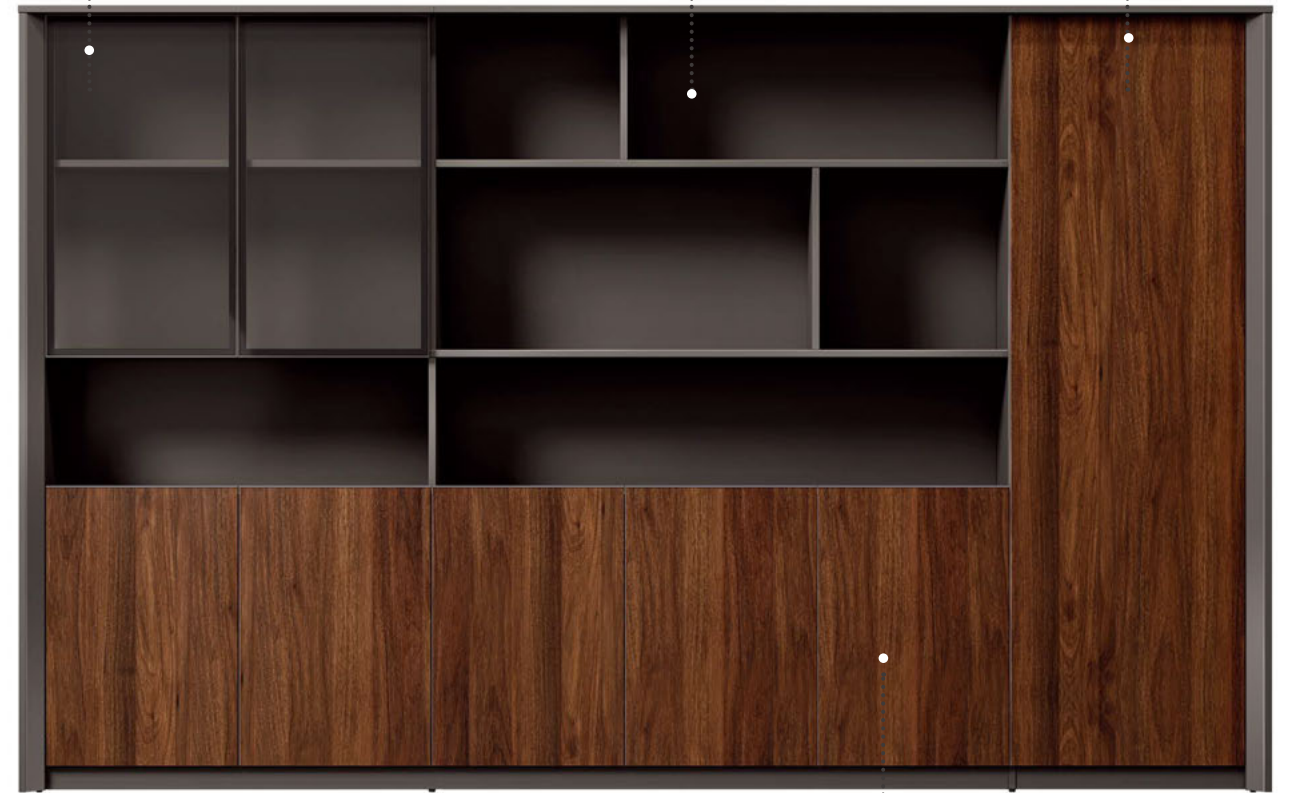

The pursuit of quality is revealed through details.

Kaleidoscope • Relaxation

Cold aluminum and warm wood veneer together create a dynamic space.

Executive series in white oak and meteor grey looks dainty and exquisite, a perfect match for the side cabinet.

Order • Freedom

Semi-open cabinet features both display and storage, highlighting the owner's passion for life, and a genteel manner.

Gray glass storage cabinet

Open display cabinet

Side wardrobe

Private file cabinet

Geometric matrix

03

Slender meeting table helps to create a formal atmosphere, and depicts the joy of peaceful negotiations.

We always take pride in and stand by craftsmanship.

Symmetrical flip-up wire boxes at both sides make sure no wire is exposed.