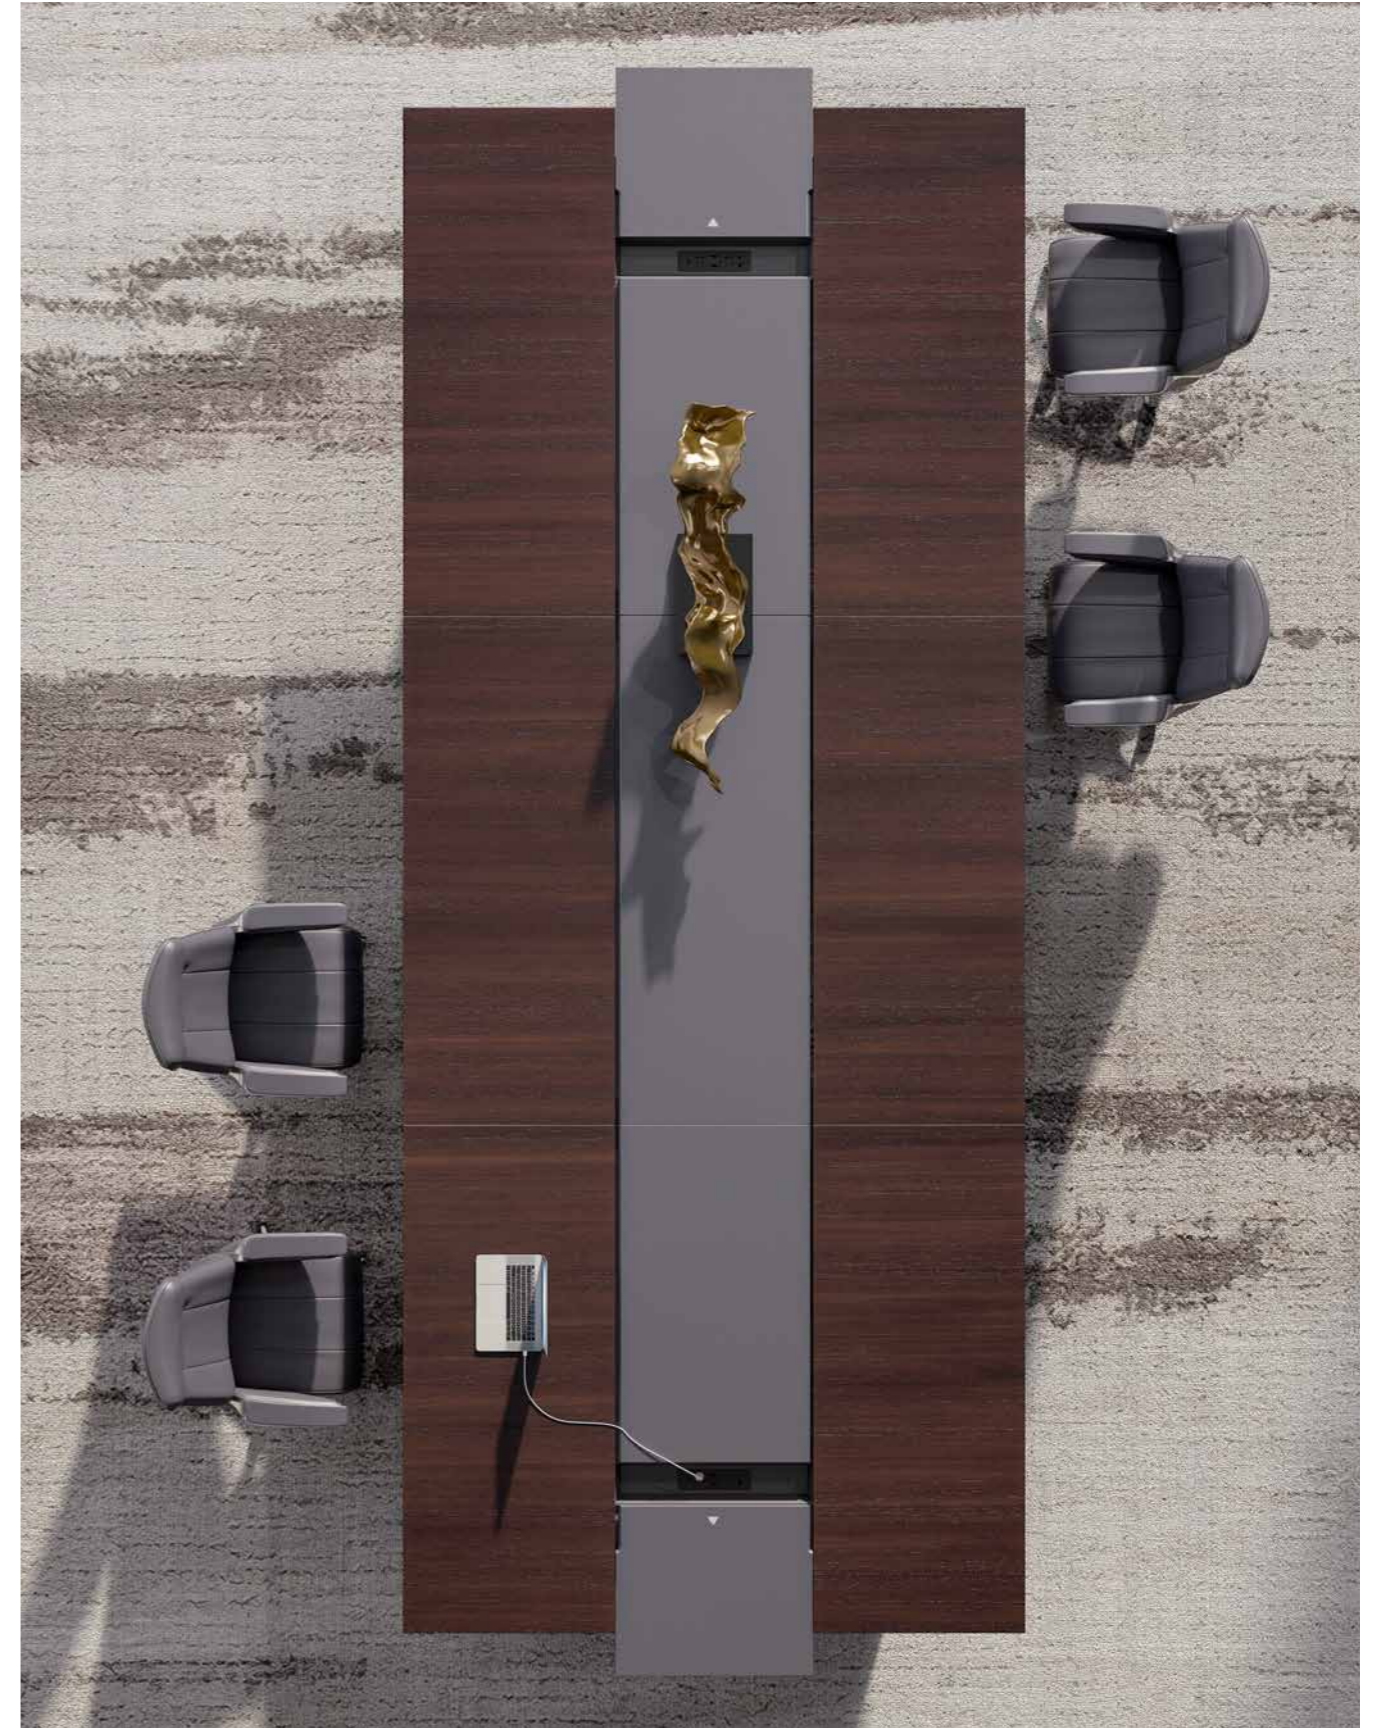

真皮滑动线盒，享柔润之礼

桌面大面积超纤皮运用，将锋芒低调隐藏，色调静而不喧。滑动皮质线槽，收容凌乱走线。内缩容膝设计，畅谈无拘无束。

Leather Slide Wiring Box, A Gift of Softness

Larry conference desk adopts ultra-fibre leather on the desktop to add more softness. You can slide the leather plate to open the trunk for accommodating cords and plugs. The inward feet design provides more space for your knee to enjoy free and active conversation.