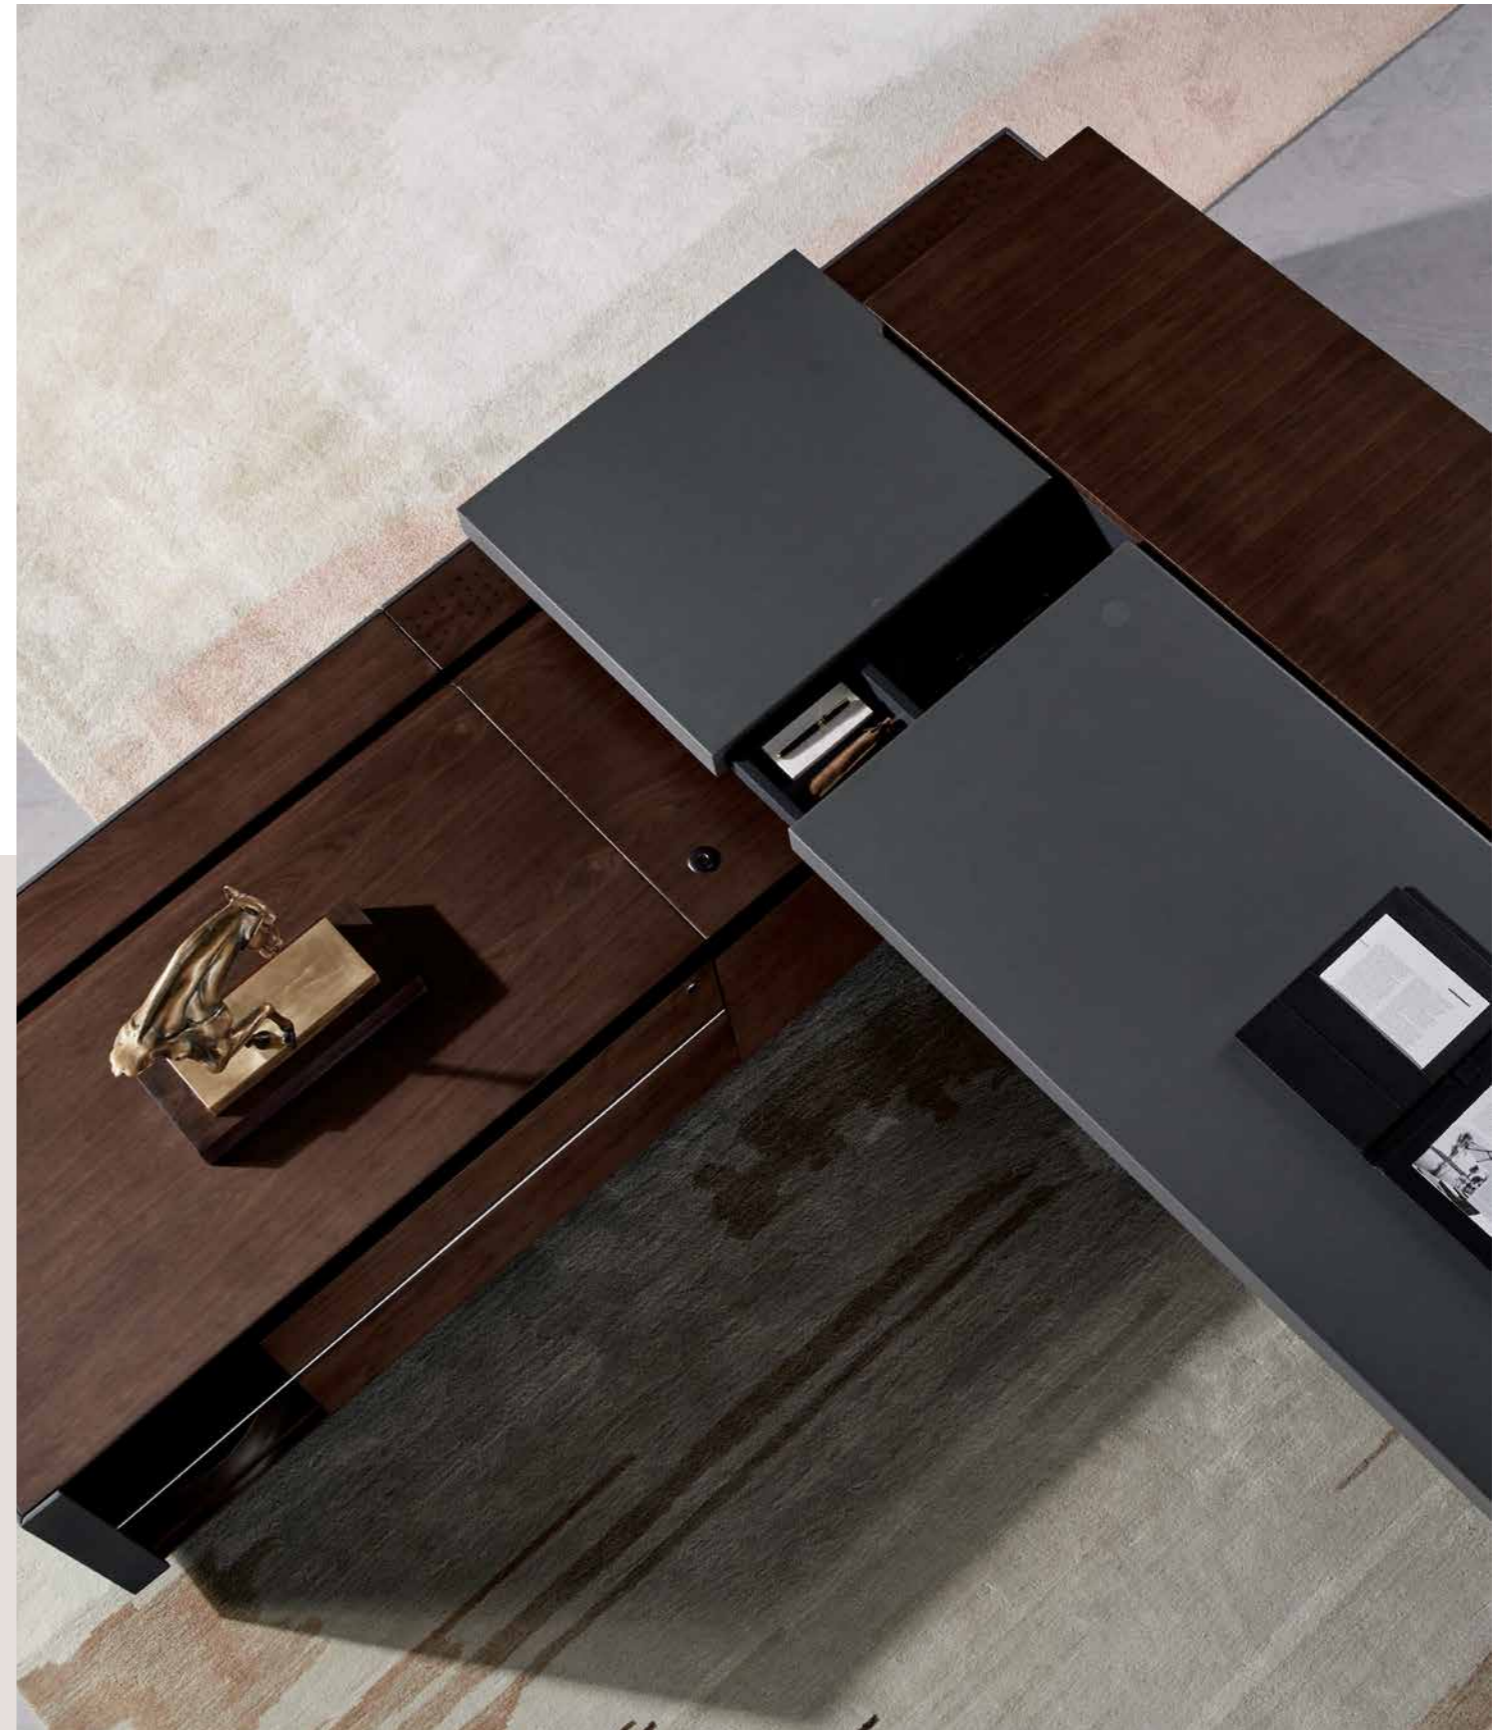

Larry high-end series is appealing in overall appearance with a further five-star intelligent device offering infinite possibilities in functionality.

2. 指纹感应锁, 智能识别, 保障文件安全。
2. The side cabinet drawer is equipped with smart finger print lock for higher file security.
3. 大容量储物抽屉, 内置双层皮质文具盒。
3. The large-capacity storage drawer is designed with a built-in double-layer leather pencil box.
4. 滑动皮板设计, 内置插座、笔盒、走线孔。
4. Inside the sliding leather plate is designed with power socket, pen case, and wiring hole.