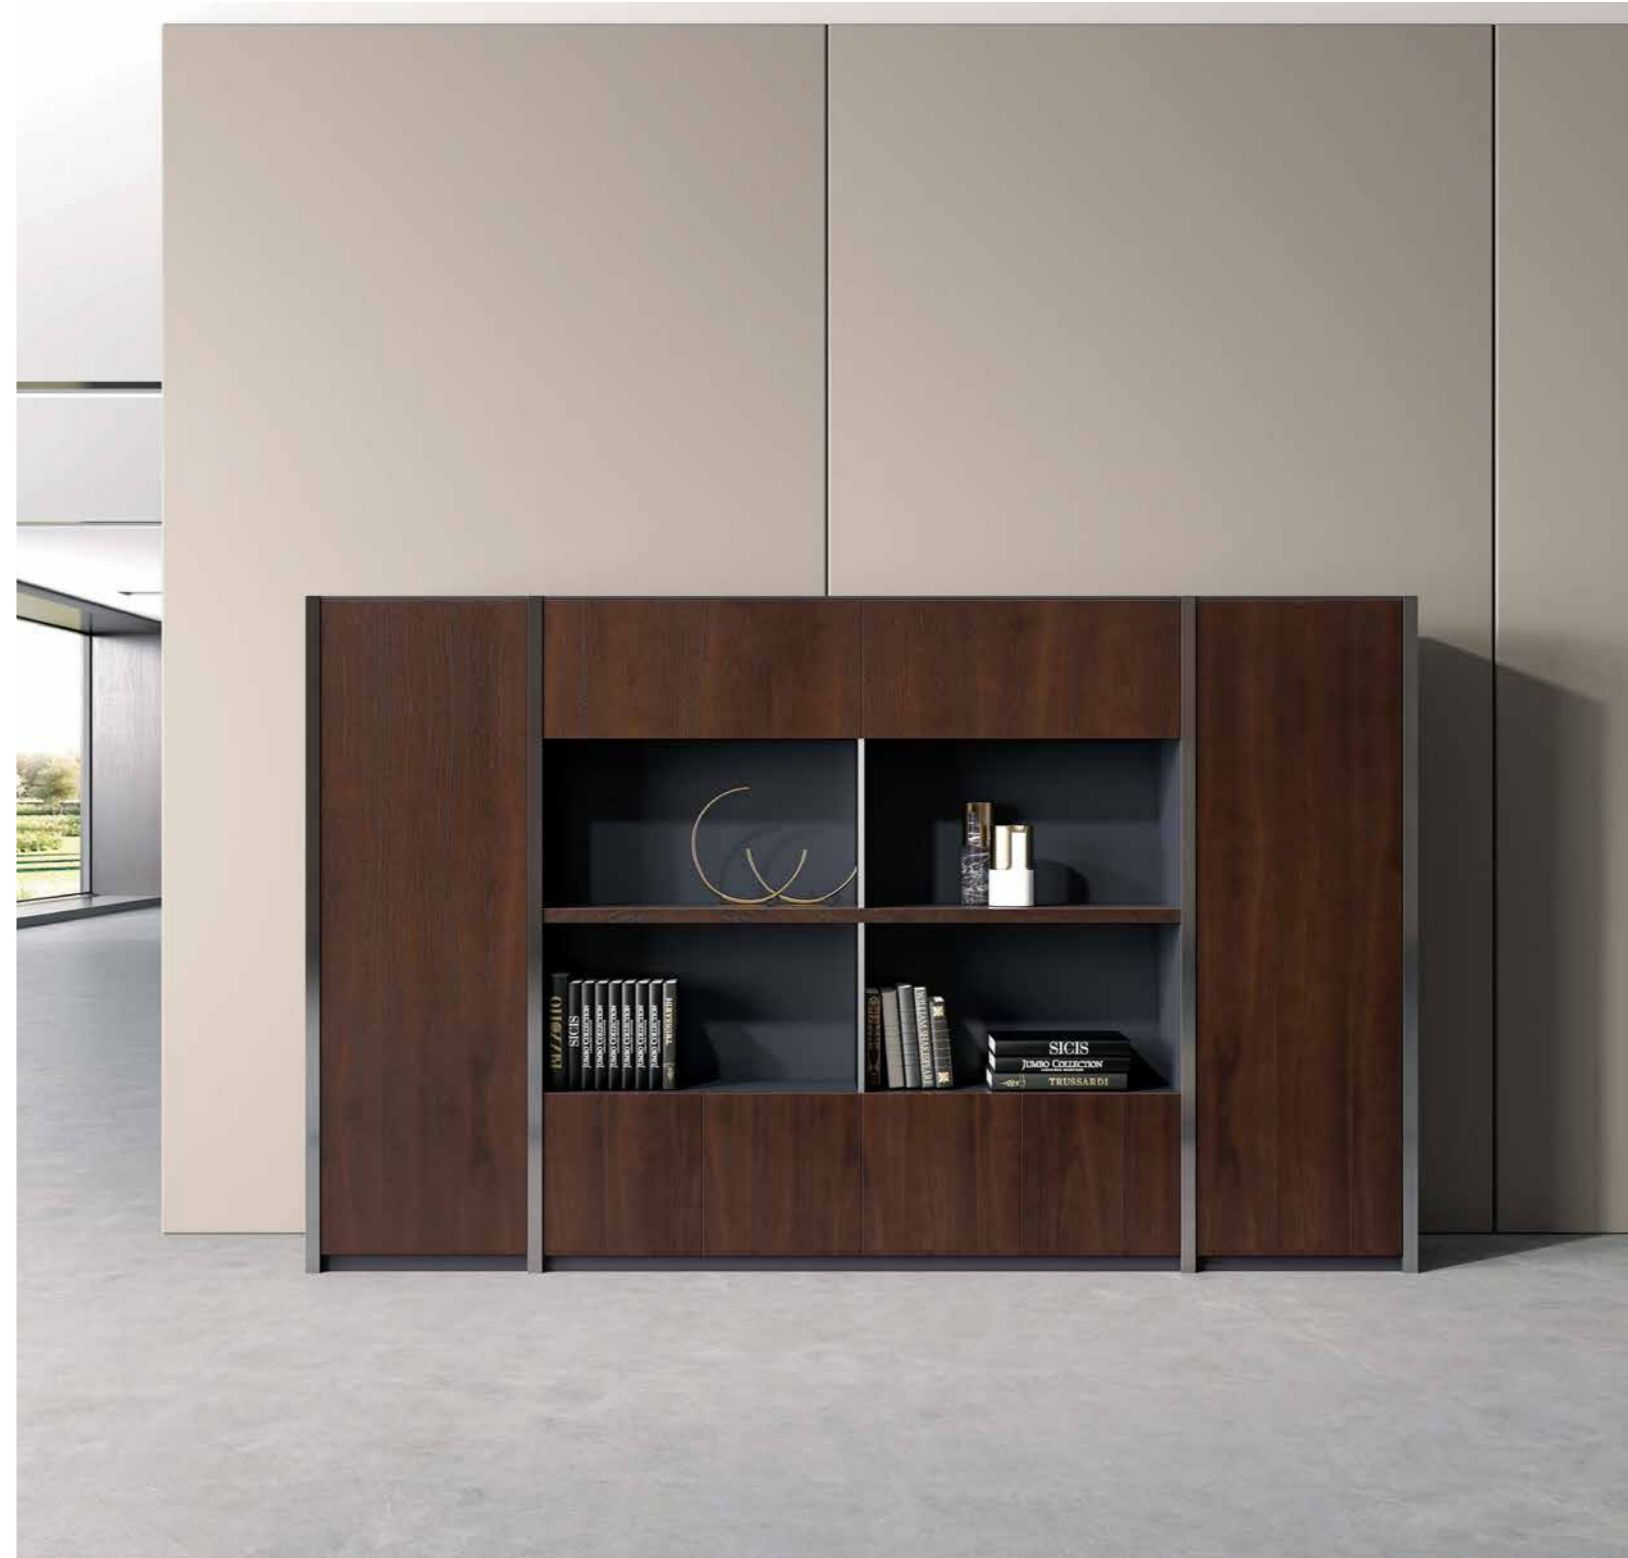

汇聚古今中外，享包容之礼

半开放背柜，包容古今中外之名品，兼具储物与展示之功用。黄金比例分割设计，满足不同尺寸收藏品陈列，流星灰皮质饰边，让空间层次感更为丰富立体。

Storage, A Gift of Inclusiveness

Semi-open back cabinet is the right place to store private files and display art collections. With a golden proportion segmentation design, different sizes of collection can fit in. The meteor gray leather edge increases the stereo sense of the office space.