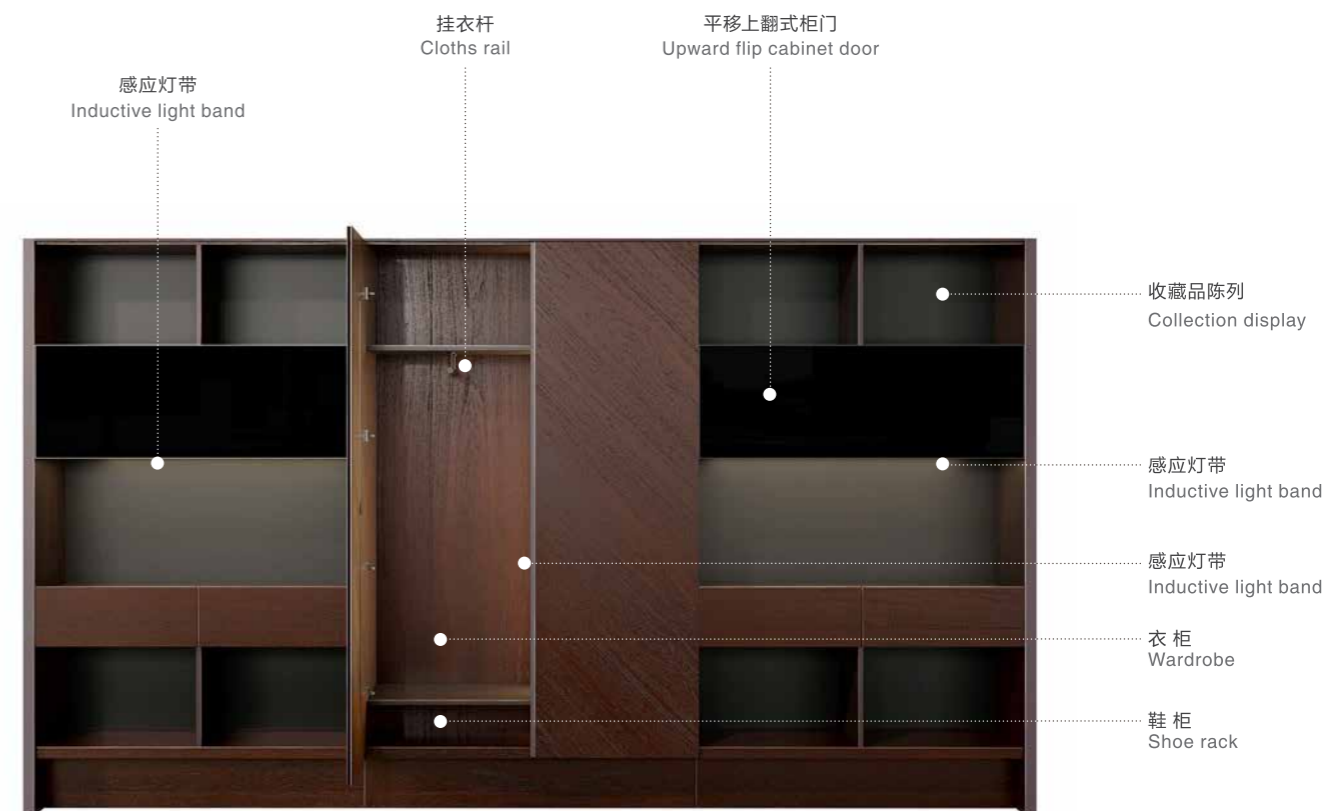

领瑞功能展示图

Schematic diagram of functions of Larry

臻于细节, 享匠心之礼

在一切讲求利益最大化的时代, 我们始终如一地敬畏并传承匠心精神。领瑞从世界著名五金品牌中, 寻求合作伙伴。甄选奥地利百隆、德国海蒂诗等国际品牌五金件精心打造, 氛围灯营造, 背柜艺术山纹, 玻璃、皮质、木材完美融合, 每一处细节都力臻完美。

Dedicated to Details for the Worship of Craftsmanship

In an era where everything is about maximizing profits, we have consistently revered and inherited the spirit of ingenuity. Larry adopts hardware from international brands: Austria Blum and German Hettich combined with atmosphere lamp, artistic mountain grain on back cabinet, glass, leather, and wood is perfect confluence, for every detail is essential for implementing perfection.