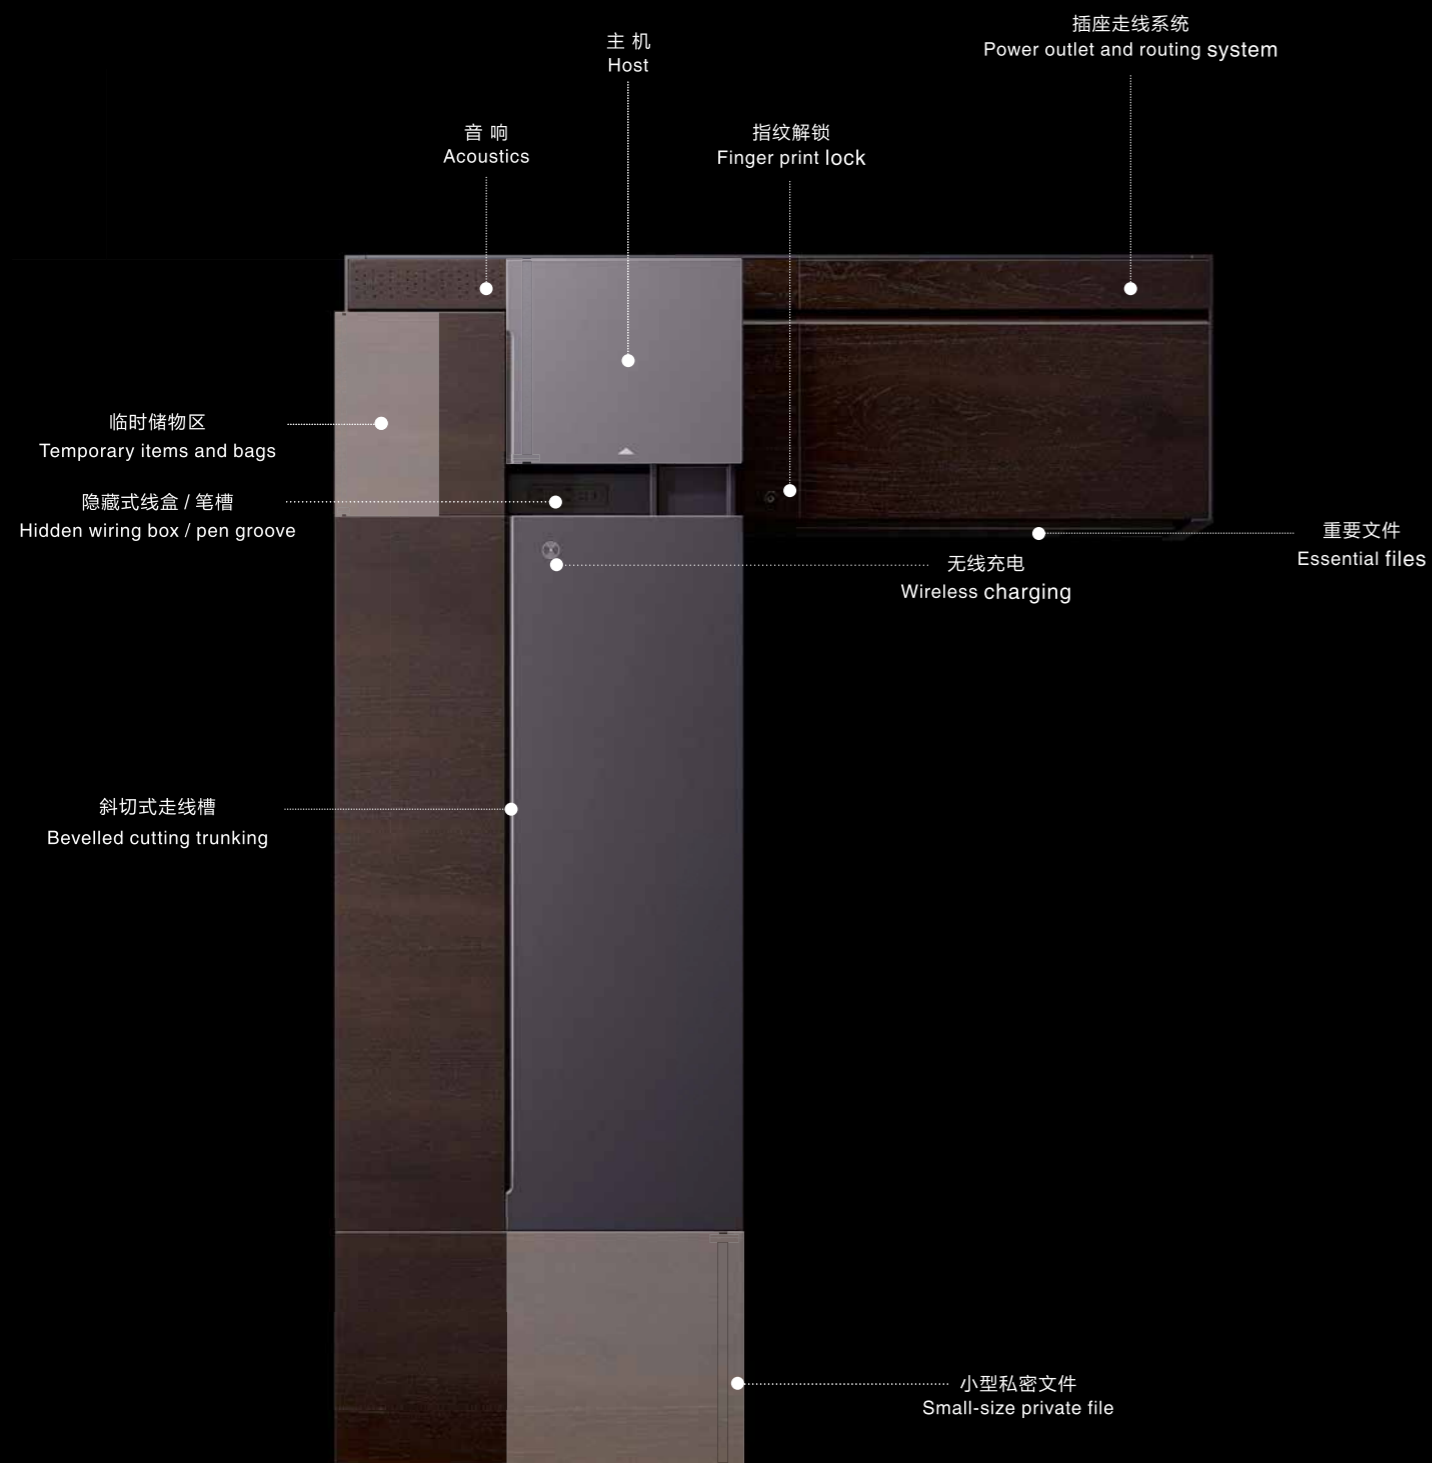

领瑞功能展示图

Schematic diagram of functions of Larry

臻于细节, 享匠心之礼

在一切讲求利益最大化的时代, 我们始终如一地敬畏并传承匠心精神。领瑞从世界著名五金品牌中, 寻求合作伙伴。甄选奥地利百隆、德国海蒂诗等国际品牌五金件精心打造, 氛围灯营造, 背柜艺术山纹, 玻璃、皮质、木材完美融合, 每一处细节都力臻完美。

Dedicated to Details for the Worship of Craftsmanship

In an era where everything is about maximizing profits, we have consistently revered and inherited the spirit of ingenuity. Larry adopts hardware from international brands: Austria Blum and German Hettich combined with atmosphere lamp, artistic mountain grain on back cabinet, glass, leather, and wood is perfect confluence, for every detail is essential for implementing perfection.