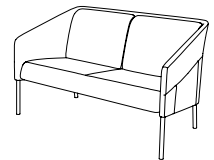

沙发座/扶手/后背 Cushion/arm/back rest

麻绒 Fabric

雪尼尔 Chenille

水性皮 Leather with Waterborne Finishing

SX60.1.MR/HH

单人位
 麻绒 / 水性皮、麻绒
 流星灰金属脚

One seat sofa

Fabric/Leather with Waterborne Finishing/Half leather
 Black Plastic fixed leg
 740*700*740*460mm

SX60.2.MR/HH

双人位
 麻绒 / 水性皮、麻绒
 流星灰金属脚

Two seat sofa

Fabric/Leather with Waterborne Finishing/Half leather
 Black Plastic fixed leg
 1300*700*740*460mm

SX60