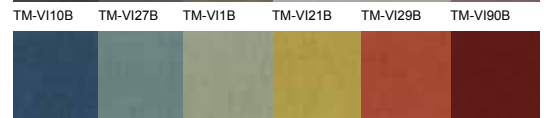

沙发座/扶手/后背 Cushion/arm/back rest

麻绒 Fabric