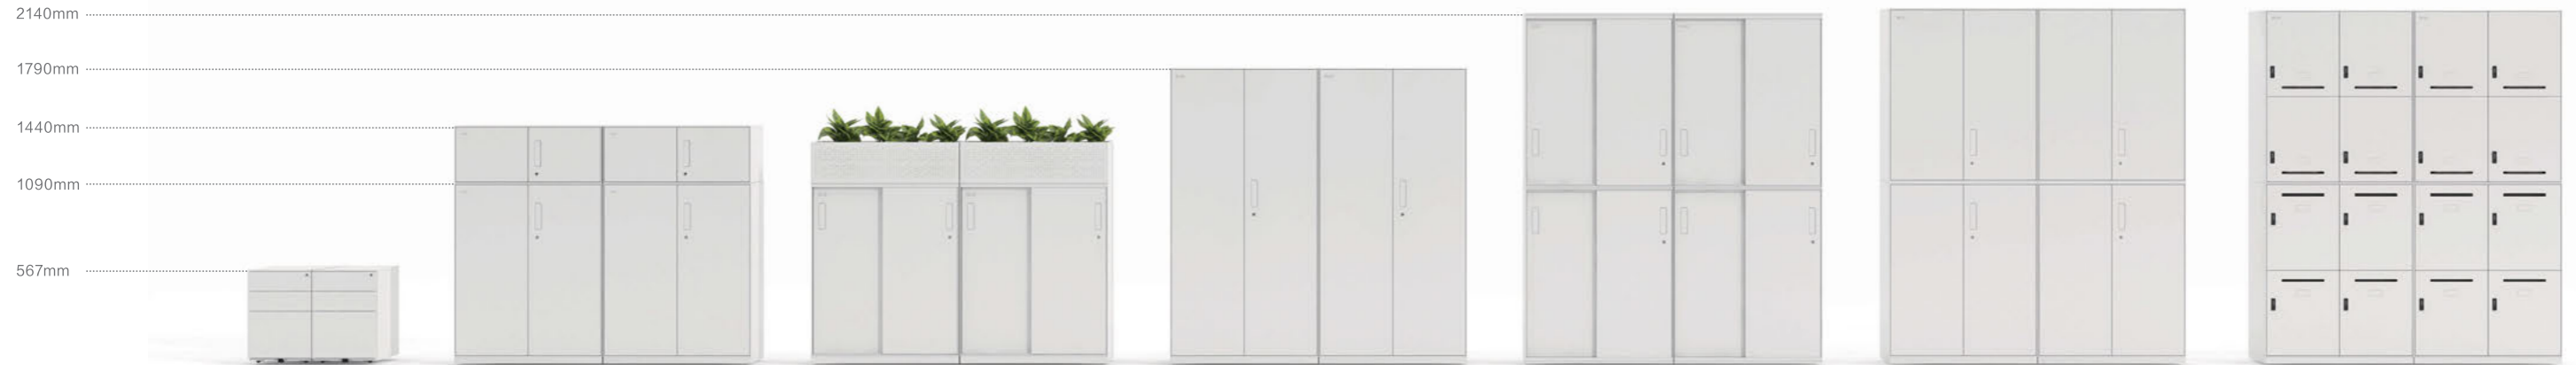

PROGRESSIVE STORAGE IN LIMITED AREA

多尺寸选择 小空间多功能收纳

下置柜 3H 尺寸, 可自由组合上置柜 3H/2H/1H 柜类, 实现多柜组合齐高模式, 推拉柜、公文柜、衣柜等自由搭配, 小空间, 即可实现多功能分类收纳, 让储物整洁有序。

The 3H (1090mm) bottom cabinet can be overlapped with 3H/2H (700mm)/1H (350mm) cabinets such as slide door cabinets, drawer cabinets, wardrobe cabinets. The cabinets can be easily matched as the functions are freely selected. Utilization of the space is increased as personal and sharing requirements are fulfilled.