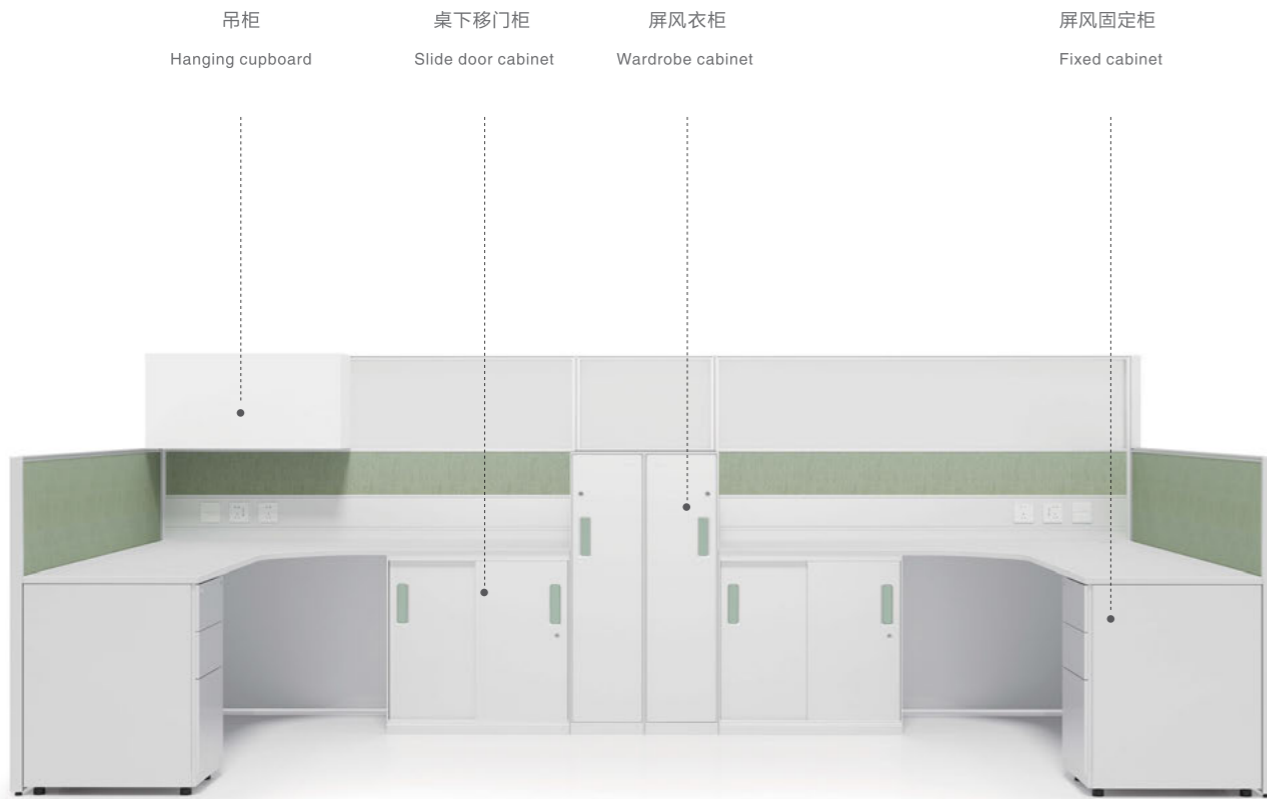

## 多尺寸选择 小空间多功能收纳

下置柜 3H 尺寸, 可自由组合上置柜 3H/2H/1H 柜类, 实现多柜组合齐高模式, 推拉柜、公文柜、衣柜等自由搭配, 小空间, 即可实现多功能分类收纳, 让储物整洁有序。

The 3H (1090mm) bottom cabinet can be overlapped with 3H/2H (700mm)/1H (350mm) cabinets such as slide door cabinets, drawer cabinets, wardrobe cabinets. The cabinets can be easily matched as the functions are freely selected. Utilization of the space is increased as personal and sharing requirements are fulfilled.

# CLEAR MIND AND AGILE ACTIONS IN CLEAN AND ORGANIZED SPACES

整洁有序的空间, 助你思路更清晰, 行动更利落。

拥有一款舒适的床柜, 即使短暂的 30 分钟, 助你快速深度睡眠, 恢复精力。1950mm\*570mm 尺寸, 定型绵床垫, 8 脚支撑稳固又舒适, 轻松推拉收纳。

Steelbox includes a bed cabinet, so that employees can enjoy a quality noon nap and be recharged for the afternoon. The 1950mm\*570mm bed has eight feet and is equipped with comfortable setting sponge mattress.